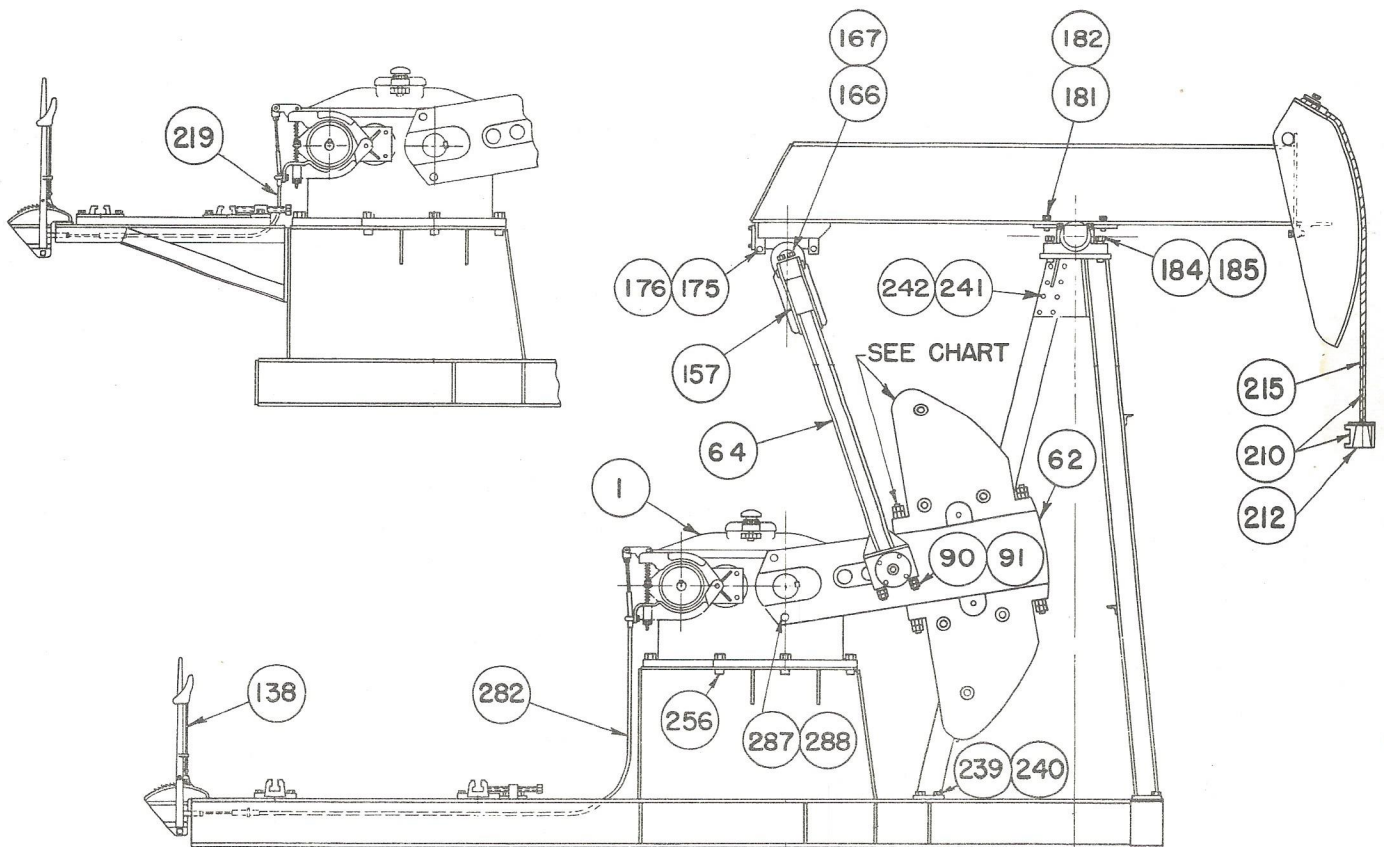

Bethlehem PUMPING UNITS

PARTS LIST

25-67-30
25-53-30
25-43-30
25-53-24

INSTRUCTIONS FOR ORDERING PARTS

The following information must be furnished with all orders for BETHLEHEM API Pumping Unit Parts:

1. Structural designation of Unit, e. g. 25-67-30
2. Serial Number of Unit (This number is stamped on gear box name plate.)

COUNTERWEIGHT BOLTS: QUANTITY, SIZE, PART NUMBER		
Counter Weight	40	35
Size and Part Number	BM 36951	BM 36957
Quantity of Bolts	2 Bolts	2 Bolts
Bolt Size and Part Number	1" x 6" A-4782	1" x 6" A-4782