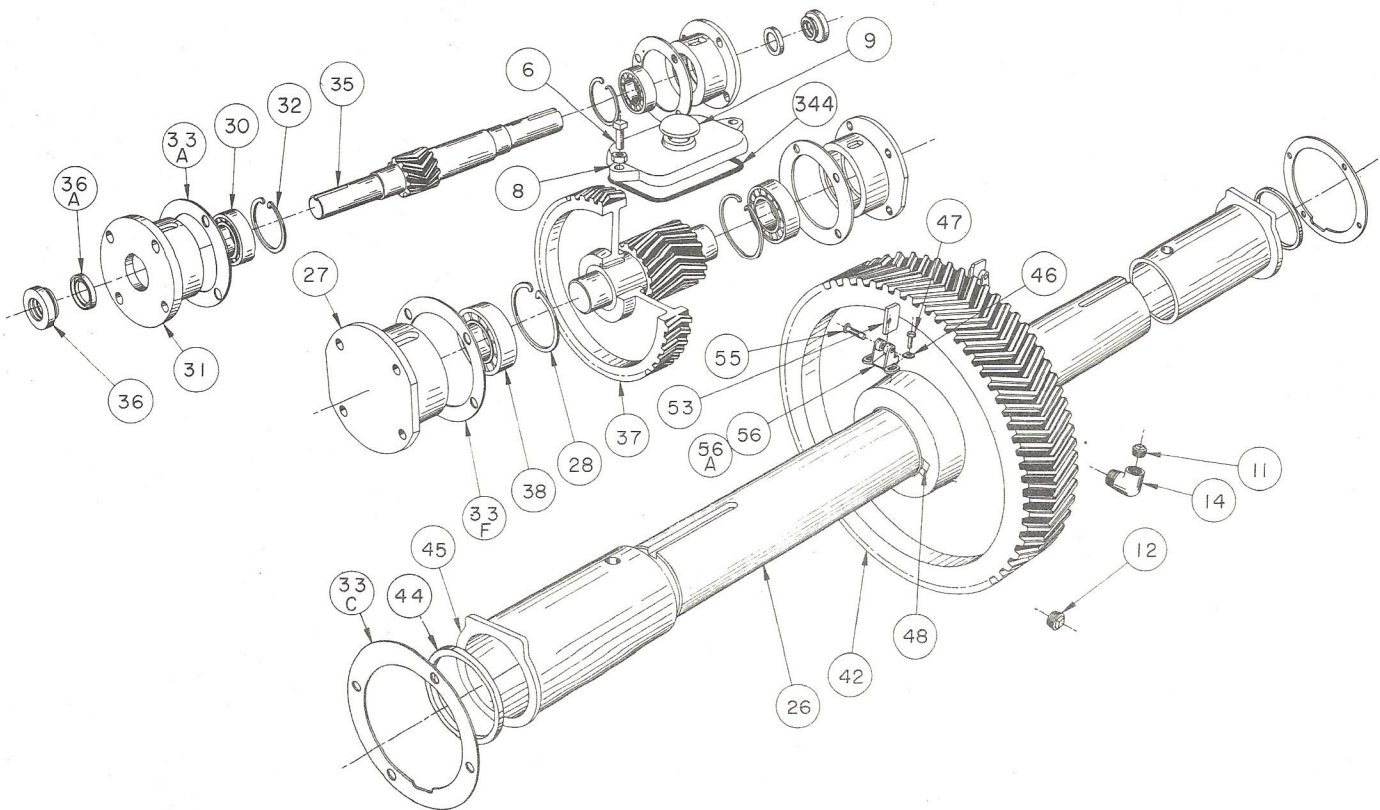

Bethlehem PUMPING UNITS

25DB GEAR REDUCER

Item No.	Part No.	Description	No. Req'd.	Item No.	Part No.	Description	No. Req'd.
6	902292	Cap Screw, Inspection Cover 1/2 x 3-1/2 w/Nut	2	33F	AP06565	Gasket, Bearing Carrier, S.S. Pinion	2
8	BM 31575	Inspection Cover	1	35	BM 06905	H. S. Pinion	1
9	AP 12944	Breather	1	36	AM 27340	Oil Seal, H.S. Shaft	2
11	923803	Pipe Plug (3/8" Sq. Hd.)	1	36A	AP 27341	Slinger, H.S. Oil Seal	2
12	923810	Pipe Plug, Oil Drain (1" Sq. Hd.)	1	37	BM 25686	S.S. Pinion and H.S. Gear Assembly	1
14	923203	3/8" Street Ell	1	38	952008	Bearing, S.S. Pinion	2
26	BM 06373	Crankshaft	1	42	BM 25681	Slow Speed Gear	1
27	BM 06367	Bearing Carrier, S.S. Pinion	2	45	BM 27620	Bushing, Crankshaft	2
28	AP 06549	Snap Ring, S.S. Pin. Bearing Carrier	2	46	AM 16506	Lock Washer, Oil Wiper	4
30	952007	Bearing, H.S. Pinion	2	47	907168	Cap Screw, Oil Wiper, 3/8 x 1	4
31	BM 06368	Bearing Carrier, H.S. Pinion	2	48	AM 06405	Key, S.S. Gear to Crankshaft	1
32	AP 06550	Snap Ring, H.S. Pin. Bearing Carrier	2	53	AM 16507	Blade, Oil Wiper	2
33	AM 28269	Gaskets for Gear Box, Set Complete, except Inspection Cover	1	55	AM 05433	Oil Wiper Pin, Hanger to Bracket	2
33A	AP06565	Gasket, Bearing Carrier, H. S. Pin.	2	56	AM 16499	Bracket, Oil Wiper	2
33C	AP 27623	Gasket, Crankshaft Oil Seal	2	56A	AM 16513	Oil Wiper Assembly (Items 53, 55 & 56)	2
				344	AP 31608	Gasket, Inspection Cover	1