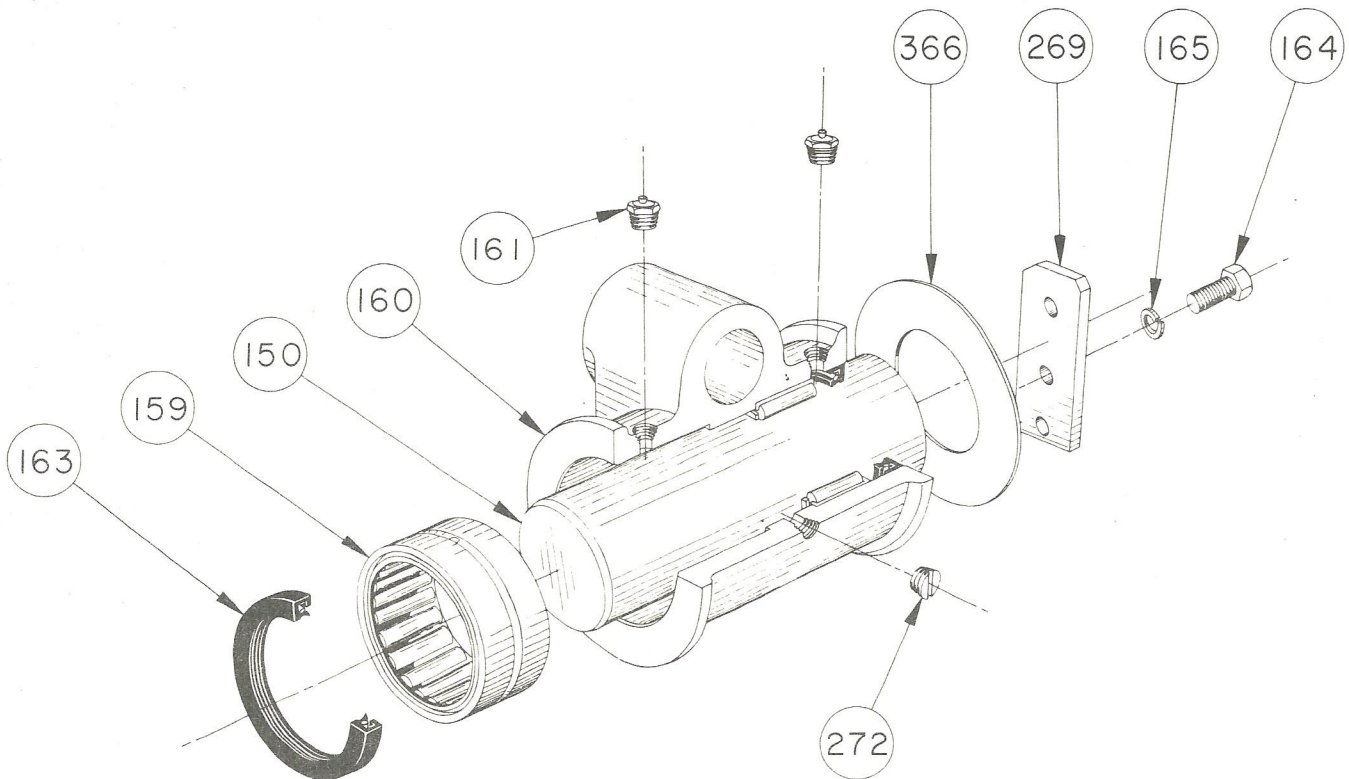

Bethlehem PUMPING UNITS

<u>Item No.</u>	<u>Part No.</u>	<u>Description</u>	<u>No. Req'd.</u>
		ASSEMBLY, EQUALIZER BEARING #7R	1
150	AM 29496	Shaft, Equalizer Bearing	1
159	AM 27083	Bearing, Caged Roller	2
160	BM 27078	Box, Equalizer Bearing	1
161	AP 04811	Alemite Relief Fitting, Equalizer Bearing	2
163	920330	Oil Seal, Equalizer Bearing	4
164	907248	Cap Screw, Equalizer Bearing Shaft	3
165	904108	Lock Washer, Shaft Cap Screw	3
269	AM 27081	Retainer, Shaft, Equalizer Bearing	1
272	927901	Pipe Plug, Equalizer Bearing	1
366	AM 20034	Shim, Equalizer Bearing Shaft	1