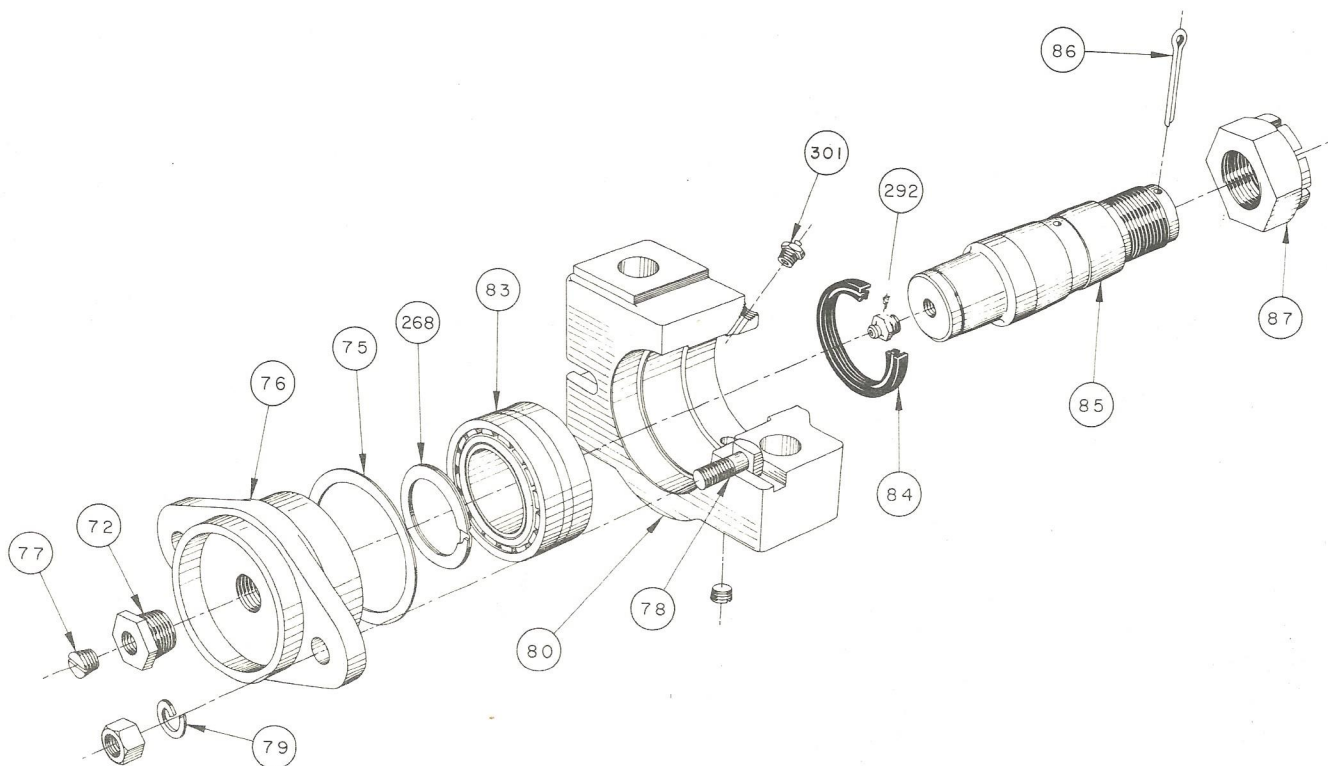

Bethlehem PUMPING UNITS

<u>Item</u> <u>No.</u>	<u>Part</u> <u>No.</u>	<u>Description</u>	<u>No.</u> <u>Req'd.</u>
	CM 34439	WRIST PIN BEARING ASSEMBLY #6S	2
72	925122	Bushing	2
75	AP 34863	Gasket, W. P. Bearing Housing	2
76	CM 34393	Cap, Bearing	2
77	927901	Pipe Plug	2
78	902282	Bolt, Mach. w/Hex Nut 1/2 x 2	4
79	904108	Lock Washer - 1/2"	4
80	CM 34399	Housing, W. P. Bearing	2
83	AP 34233	Bearing, Spherical Roller	2
84	920280	Oil Seal	2
85	BM 34499	Wrist Pin	2
86	916264	Cotter Key	2
87	AM 11314	Nut, Wrist Pin	2
268	918178	Snap Ring	2
292	AP 34160	Alemite Fitting	2
301	AP 34160	Alemite Relief Fitting	2