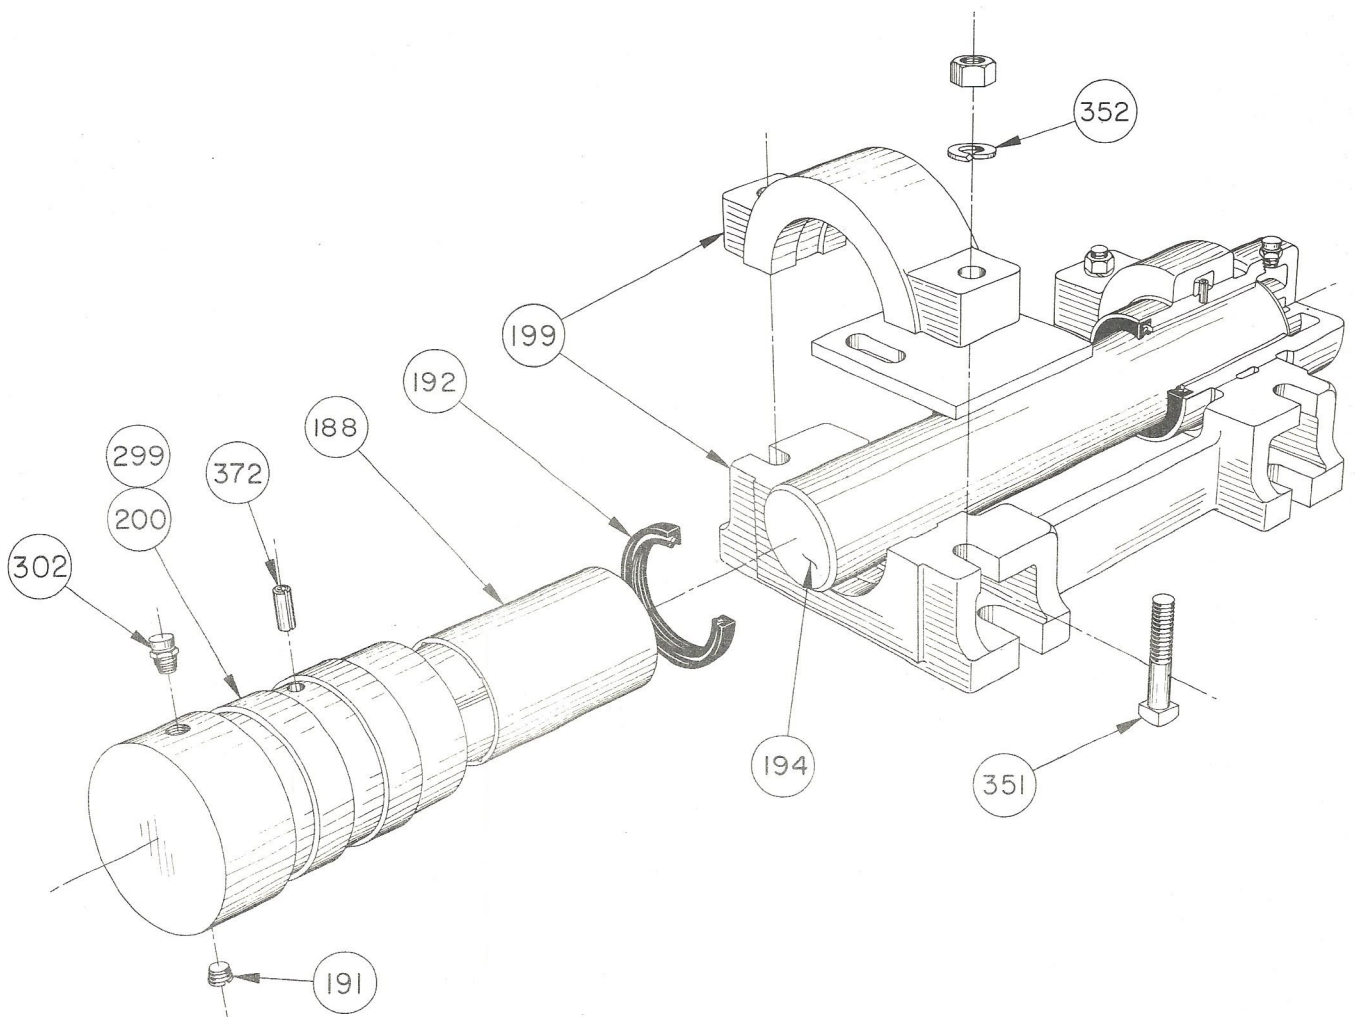

Bethlehem PUMPING UNITS

<u>Item No.</u>	<u>Part No.</u>	<u>Description</u>	<u>No. Req'd.</u>
	AM 31292	Saddle Bearing Assembly - 6CA	1
188	AM 04780	Bushing, Center Bearing	2
191	927901	Pipe Plug	3
192	920350	Oil Seal	2
194	BM 18128	Saddle	1
199	AM 31370	Assembly, Base and Cap	1
200	AM 31404	Assembly, Bearing Housing with Bushing and Seal	2
299	BM 31367	Bearing Housing	1
302	AP 32404	Alemite Relief Fitting	1
351	902382	Bolt, Mach. w/Hex Nut 5/8" x 3-1/2"	4
352	904112	Lock Washer, 5/8"	4
372	AM 31369	Roll Pin, Bearing Housing to Cap	2